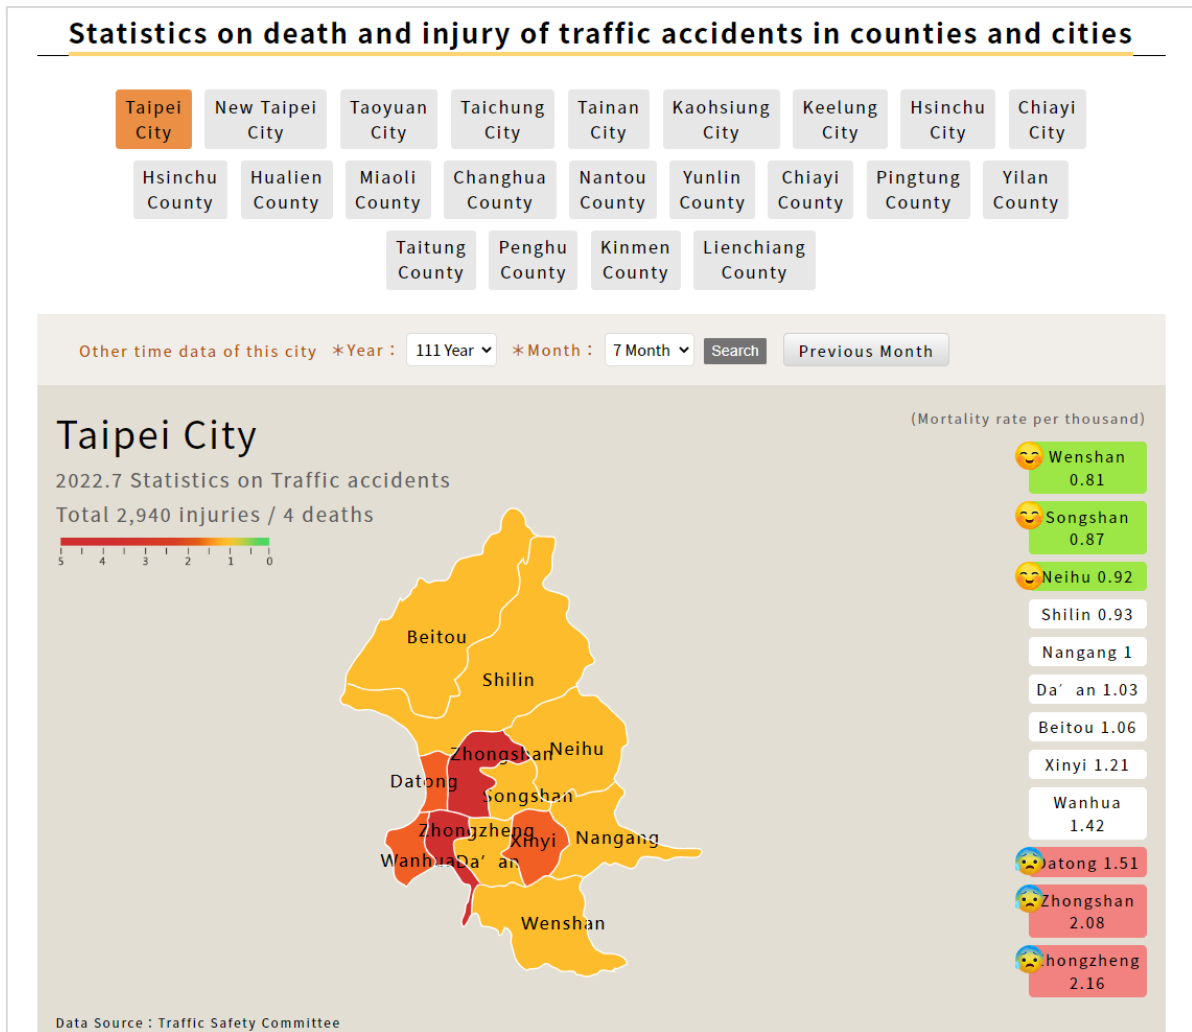

說明：

1. 首頁 Banner：點進去可看宣導內容或懶人包
2. 各縣市交通事故死傷統計、交通事故數據：數據與中文版同時更新
3. Vedio：英文版影片
4. 5.News、Recommend：英文版新聞與推薦的宣傳主題

說明：英文版各縣市交通事故死傷統計，可選擇縣市，並以年月份查詢數據