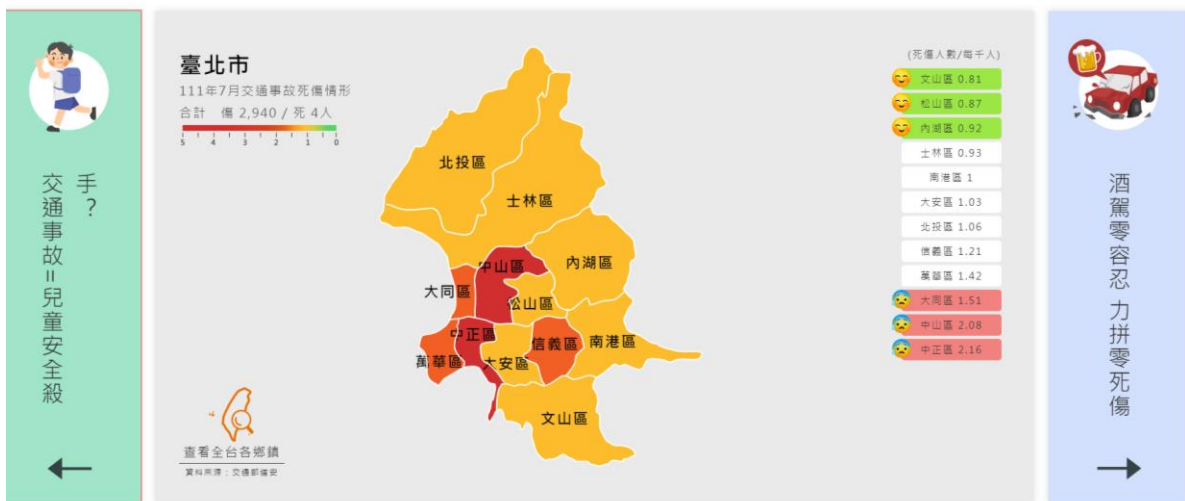

Zero Tolerance to Drunk Driving

Numbers of DUI Cases Turned in to the Police and Road Accident Casualties

Year	The number of cases of cited for traffic violations	The number of cases of taken to court	The number of casualties caused by a drunk driving of an individual with a BAC of over 0.15mg/L	The main causes of the first party in causing the accident		Any drunk driver with a BAC of over 0.15mg/L [Note 2]			
				Number of deaths within 24 hours (A1)	Number of injuries (A1+A2)	Number of deaths within 30 days	Number of injuries		
2018	101,202	57,834	9,718	100	5,595	316	12,384		
2019	91,620	53,365	9,122	149	4,991	294	11,607		
2020	82,626	48,054	8,893	151	4,983	289	11,225		
2021	59,454	36,248	8,647	163	4,836	311	10,891		
2022.1-7	37,218	20,459	4,429	79	2,637	155	5,563		

[Note 1]

According to article 114 of Regulations Governing Road Traffic Safety, a drunk driving accident refers to the injuries or deaths (including the driver, passengers, or pedestrians involved in the accident) caused by any drivers' (including cars, motorcycles, motive vehicles, and slow moving vehicles) BAC level being over 0.15mg/L.

說明：英文版酒駕事故數據

四、各縣市交通事故死傷統計

說明：以地圖呈現台灣各縣市交通事故死傷統計數據，點地圖可進入內頁查看其他縣市