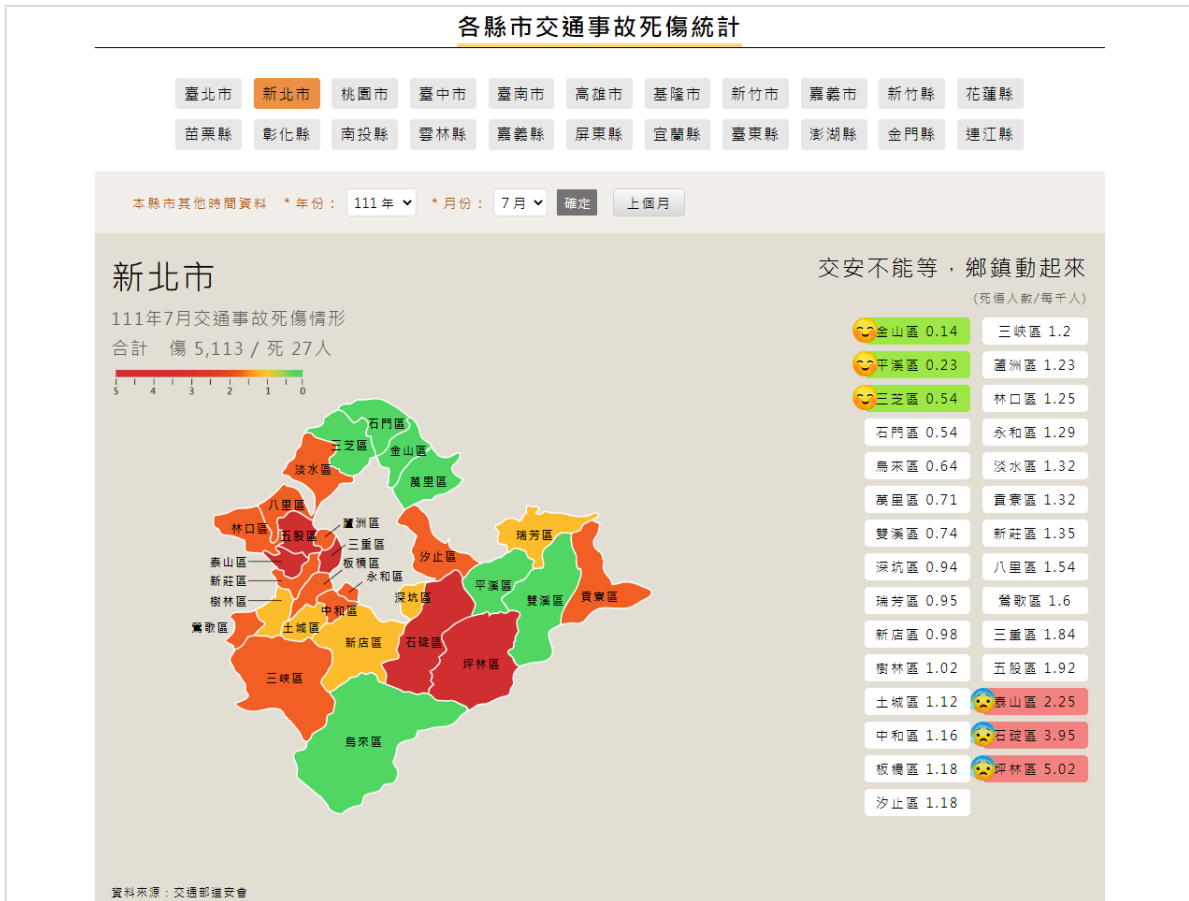

### Numbers of DUI Cases Turned in to the Police and Road Accident Casualties

Year	The number of cases of cited for traffic violations	The number of cases of taken to court	The number of casualties caused by a drunk driving of an individual with a BAC of over 0.15mg/L	The main causes of the first party in causing the accident		Any drunk driver with a BAC of over 0.15mg/L [Note 2]	
				Number of deaths within 24 hours (A1)	Number of injuries (A1+A2)	Number of deaths within 30 days	Number of injuries
2018	101,202	57,834	9,718	100	5,595	316	12,384
2019	91,620	53,365	9,122	149	4,991	294	11,607
2020	82,626	48,054	8,893	151	4,983	289	11,225
2021	59,454	36,248	8,647	163	4,836	311	10,891
2022.1-7	37,218	20,459	4,429	79	2,637	155	5,563

**[Note 1]**

According to article 114 of Regulations Governing Road Traffic Safety, a drunk driving accident refers to the injuries or deaths (including the driver, passengers, or pedestrians involved in the accident) caused by any drivers' (including cars, motorcycles, motive vehicles, and slow moving vehicles) BAC level being over 0.15mg/L.

說明：英文版酒駕事故數據

## 四、各縣市交通事故死傷統計

說明：以地圖呈現台灣各縣市交通事故死傷統計數據，點地圖可進入內頁查看其他縣市

說明：

- 畫面上方可點選全台 22 個縣市，也可查詢其他年份(100 年起至最新年度)、月份(1-12 月，若為當年度則可查詢至 2 個月前)的相關資料
- 數據計算方式為死傷人數/每千人，以全國鄉鎮數值進行排名，依顏色區分嚴重程度，由重到輕分別為紅>橘>黃>綠
- 右側鄉鎮依照嚴重程度，由輕到重往下排列，前後三名會標記符號
- 計算方式：以全台 368 個鄉鎮的「107 年 1~12 月全國鄉鎮市區每千人死傷率」之數據為計算標準，將各鄉鎮 107 年 1~12 月數字加總除以 12，獲得各鄉鎮的每月平均數值，再將鄉鎮排序分為四等份，數據介於 4.78-0 之間，由重到輕分別為紅色：4.78-1.72、橘色：1.71-1.14、黃色：1.13-0.78、綠色：0.77-0